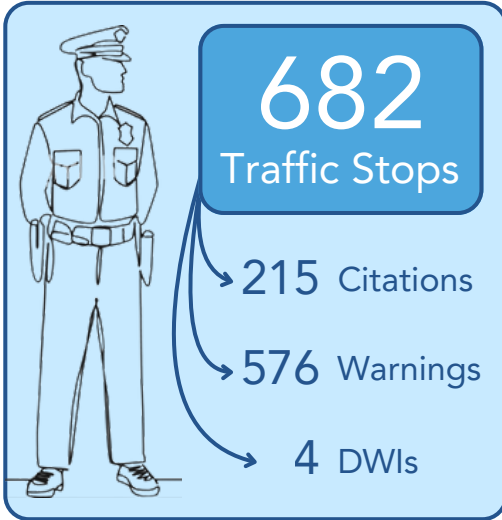

JANUARY 2026 ACTIVITY

ADDISON POLICE DEPARTMENT

Proactive Enforcement

Motor Vehicle Collisions

WE ENFORCE OUR TRAFFIC LAWS

TO PREVENT MORE DANGEROUS CRASHES

- Most Common Calls:
- Burglary Alarm
 - Minor Disturbance
 - Suspicious Activity

- Most Common Charges:
- Warrants Only
 - Public Intoxication
 - Narcotics Possession